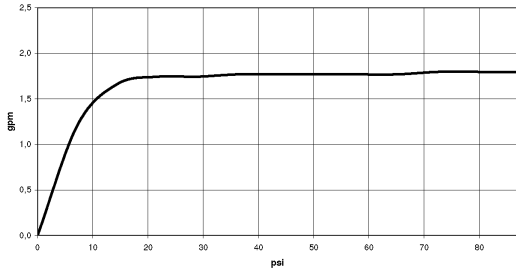

Bathtub - Lissé

Showerhead - polished chrome

Article number: 28 508 979-00 0010

- 7-7/8" Projection
- Ball-joint pivotable through 30°
- 3 individual sprays (standard, soft, massage)
- Descaling system
- Ø 3-5/8"
- Flange diameter 2-1/8"
- 1/2" connection
- Water flow rate limited to max. 1.8 gpm

polished chrome

Dimensional drawing

All dimensions in mm / inch = mm x 0,0394

Bathtub - Lissé
Showerhead - polished chrome
Article number: 28 508 979-00 0010

Flow rate chart

Bathtub - Lissé
Showerhead - polished chrome
Article number: 28 508 979-00 0010