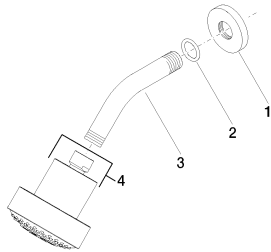

Bathtub - Lissé
Showerhead - polished chrome
Article number: 28 508 979-00 0010

Other surface finishes

More custom finish options are available via special production (xTra Service). Please see our finish matrix for availability and pricing or contact a Dornbracht representative.

Spare parts list

Number	Item Number	Designation	Number of units