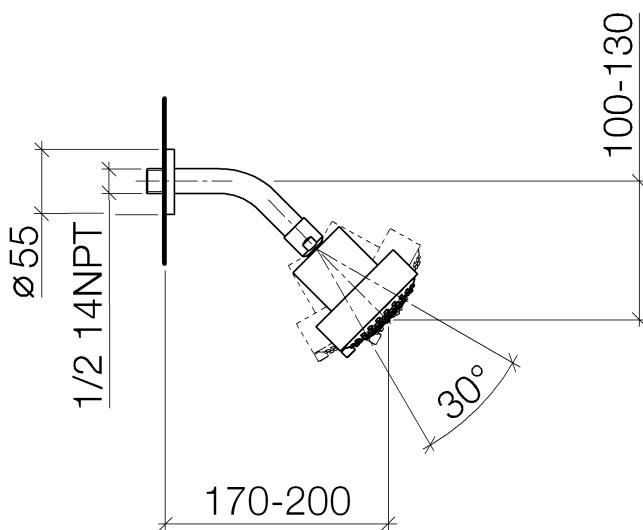

Bathtub - Lissé

Showerhead - polished chrome

Article number: 28 508 979-00 0010

- 7-7/8" Projection
- Ball-joint pivotable through 30°
- 3 individual sprays (standard, soft, massage)
- Descaling system
- Ø 3-5/8"
- Flange diameter 2-1/8"
- 1/2" connection
- Water flow rate limited to max. 1.8 gpm

polished chrome

Dimensional drawing

All dimensions in mm / inch = mm x 0,0394

Bathtub - Lissé
Showerhead - polished chrome
Article number: 28 508 979-00 0010

Flow rate chart

Bathtub - Lissé
Showerhead - polished chrome
Article number: 28 508 979-00 0010